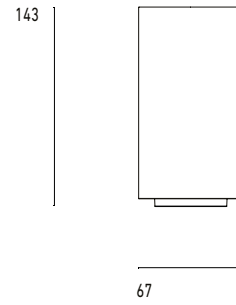

101 06 100304.012

Model

Name	Mono 060 Type 3 Surface Downlighter
Finish	Structured White
Area	Indoor

System

Power (System)	8W
Voltage	240V-AC
Optics	Rotationally Symmetrical Direct 40°
Colour Temperature	3000°K
Luminous Flux	672lm
TM30	Rf95 Rg103
CRI	Ra98
Lumen Maintenance	L90 B10 50000hrs
Chromaticity	<3 McAdam Step Ellipse
Articulation	Fixed
Ingress Protection	IP20
Control Device	Integrated Phase DIM
Class	III